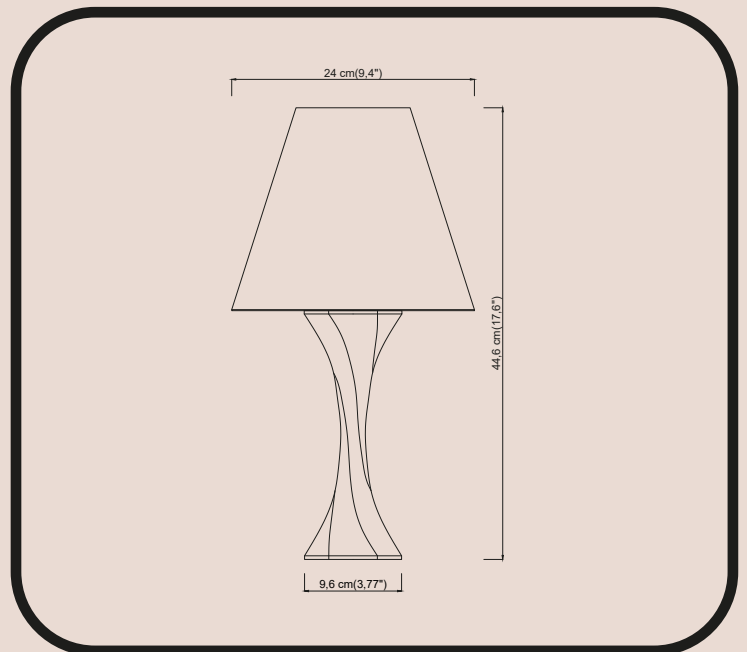

***Kablo:** Includes a 200 cm cable with an on/off switch.

***Voltage:** 220-250V/110-120V

Renkler:

● Dark blue

● Black

● Emerald green

Usage

*Since it is made from plant-based sustainable material, please keep it away from direct sunlight..